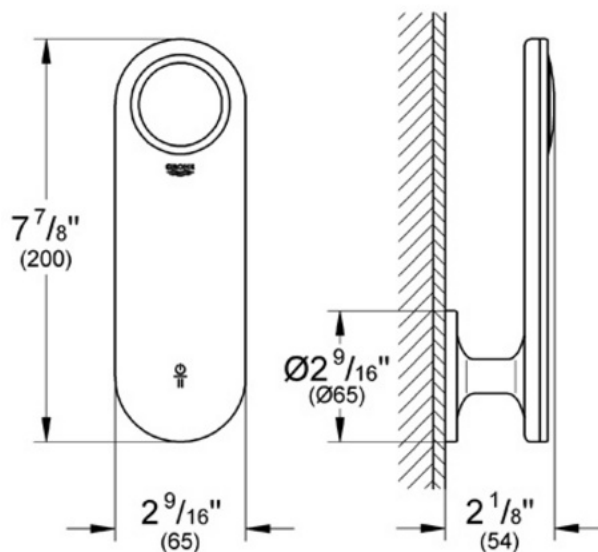

## 36 059 Digital Shower Operating Panel, Wall Mount

6 function options: digital temperature control  $\pm$ ;  
digital water flow control  $\pm$ ; start & pause control;  
clock setting; standby design set; and calibration set

2 programmable personalized pre-sets;  
His & Hers controller can be programmed to divert  
between shower head, body spray, hand shower or bath  
filler