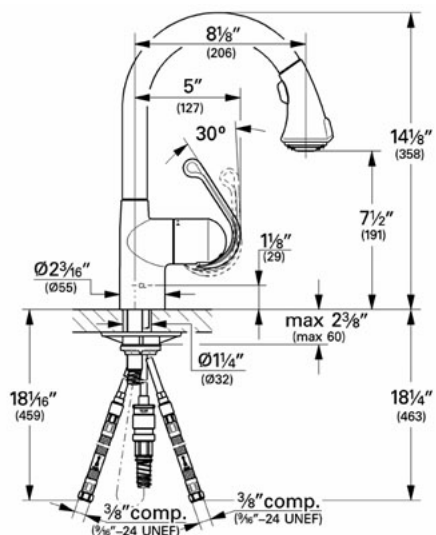

## 33 758 Dual Spray Pull Down

### Description

Single-Handle kitchen pull-out  
360° swivel spout  
Convenient Dual Spray Trigger (hold and release)  
on/off spray control  
SpeedClean anti-lime system  
Ceramic cartridge  
56" extractable hose  
8" spout reach  
Quick installation system  
Stainless steel braided flexible supplies  
Integral check valves  
Single hole installation

Installation note: For full handle movement when mounted in front of a wall or backsplash, this faucet must be installed with no less than 3 1/4" of clearance between the faucet and backsplash or wall, unless the faucet is installed with the handle facing forward (handle opposite the wall).

### Flow Rate

2.2 at 60 psi, 2.5 at 80 psi (9.5 lpm)