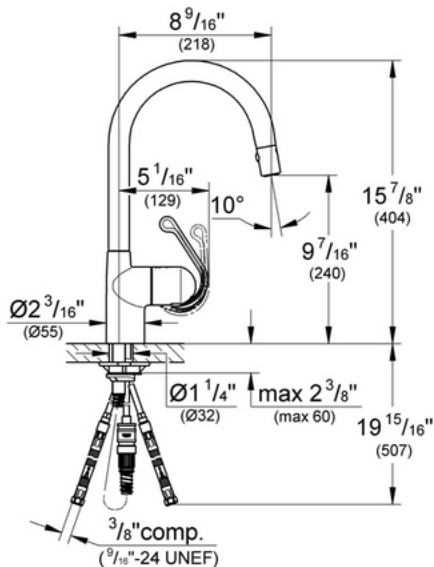

32 244 Main Sink Dual Spray Pull-Down

Description

GROHE SilkMove® ceramic cartridge
SpeedClean anti-lime system
Push Button Control - to switch from regular flow to spray
Quick installation system
Single lever handle
Variable handle positioning
Stainless steel braided flexible supplies
56" extractable hose
8 9/16" spout reach
360° swivel spout

IAPMO file # 1750

Installation note: For full handle movement when mounted in front of a wall or backsplash, this faucet must be installed with no less than 3 1/4" of clearance between the faucet and backsplash or wall, unless the faucet is installed with the handle facing forward (handle opposite the wall).

Flow Rate

2.2 gpm at 45 psi, 2.5 gpm at 80 psi
(9.5 lpm)

Code Compliance

ASME/ANSI A112.18.1M
ANSI/NSF Standard 61
ADA Compliant

Finish Options

32 244 OOO Starlight® Chrome
32 244 DCO SuperSteel