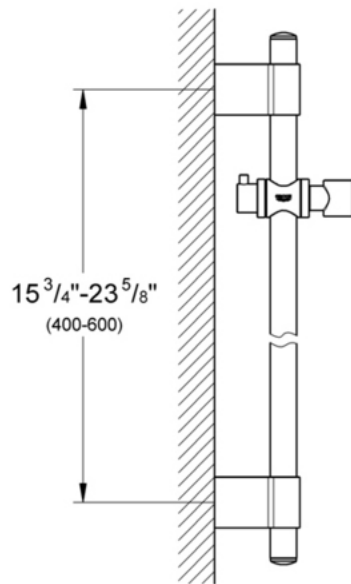

## 28 797 24" Shower Bar

### Description

---

Adjustable height  
Variable fixing point mounting brackets for easy retrofit  
Multiple-function mounting brackets also serve as a hose guide

Optional Universal Accessory Tray available (28 549).

### Flow Rate

---

NA