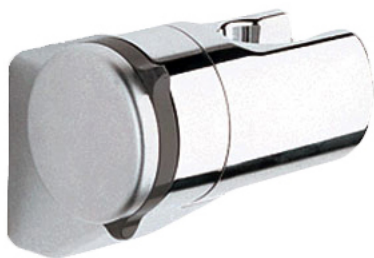

28 623 Hand shower holder

Description

Wall mount hand shower holder adjusts angle of hand shower position

Flow Rate

N/A

Code Compliance

ASME/ANSI A112.18.1M

Finish Options

28 623 000 Starlight® Chrome
28 623 AVO Infinity Satin Nickel