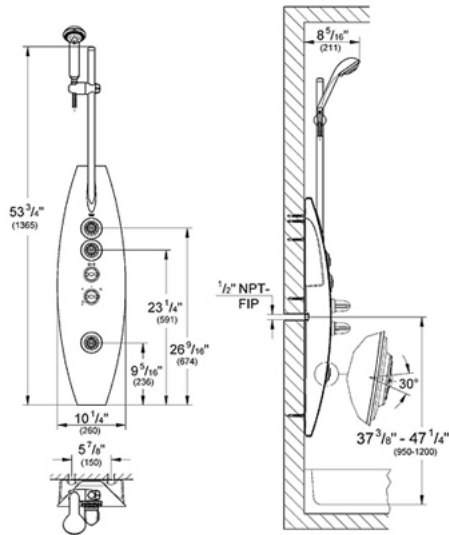

27 018 2000 Shower System

Description

Complete shower system includes:
Thermostat valve
Sensia Top 4 hand shower (28 255) and hose
Hand shower features: Wide, needle jet, champagne and pulsator sprays.
Adjustable height shower bar
Three swivel body sprays with 12 spray nozzles each with 30° swivel joint
GROHE DreamSpray® Technology
Speedclean anti-lime system
Brushed metal texture
Hidden shampoo/accessory tray
With built-in volume control and transfer valve
Easy installation or retrofit:
Attaches to a wall at two fixing points
Hot/Cold water supply connections

Flow Rate

Per shower outlet: 2.5 gpm at 80 psi

Code Compliance

ASME/ANSI A112.18.1M
ASSE Standard 1016

Finish Options

27 018 000 Starlight® Chrome