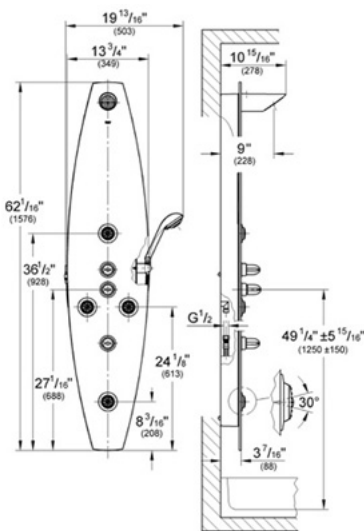

## 27 014 Shower system

### Description

Complete shower system includes:  
 Thermostat valve  
 Green-hued tempered glass  
 Sena wide spray shower head (28 305)  
 Sensia Top 4 hand shower (28 255) and hose  
 Four swivel body sprays  
 GROHE DreamSpray® Technology  
 Speedclean anti-lime system  
 Accessory tray  
 With built-in volume control and transfer valve  
 Easy installation or retrofit:  
 Attaches to a wall at two fixing points  
 Hot/Cold water supply connections

### Flow Rate

Shower Outlets: 2.5 gpm at 45 psi each