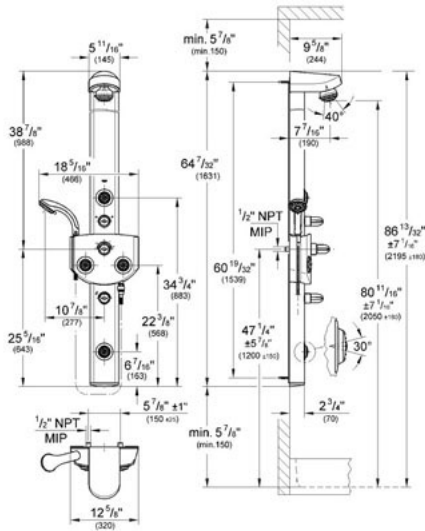

27 010 3000 Shower system

Description

Complete shower system includes:
 3/4" thermostat valve
 Top 4 shower head (28 275)
 Dual hand shower (28 173) and hose
 Four swivel body sprays
 GROHE DreamSpray® Technology
 Speedclean anti-lime system
 Accessory tray
 With built-in volume control and transfer valve
 Easy installation or retrofit:
 Attaches to a wall at two fixing points
 Hot/Cold water supply connections

Flow Rate

Per shower outlet: 2.5 gpm at 80 psi

Code Compliance

ASME/ANSI A112.18.1M
 ASSE Standard 1016

Finish Options

27 010 000 Starlight® Chrome