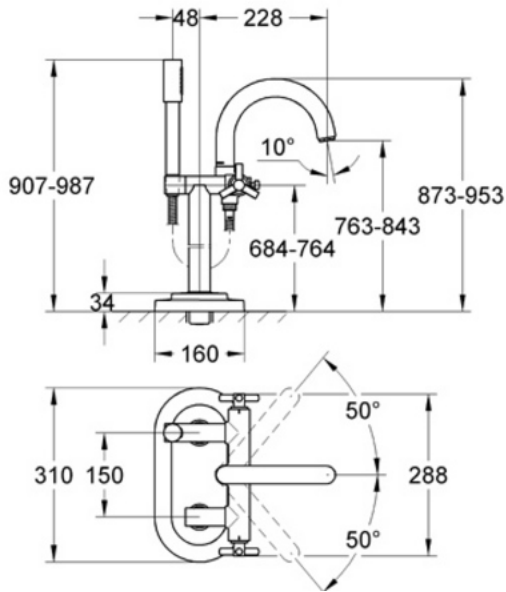

25 044 1/2" Bath Mixer

Description

Floor-mounted installation with high pillar unions (30")
 Carbodur ceramic headparts 1/2" - 90 degree
 Automatic diverter: bath/shower swivel tubular spout with mousseur and stop limiter
 Integrated non-return valve in 1/2" shower outlet with shower holder
 Sena handshower
 60" shower hose
 Includes Atrio Trio Spoke handles (18026)
 Protected against backflow
 To be used with 45473 sold separately

Flow Rate

N/A

Finish Options

25 044 000 Starlight® Chrome