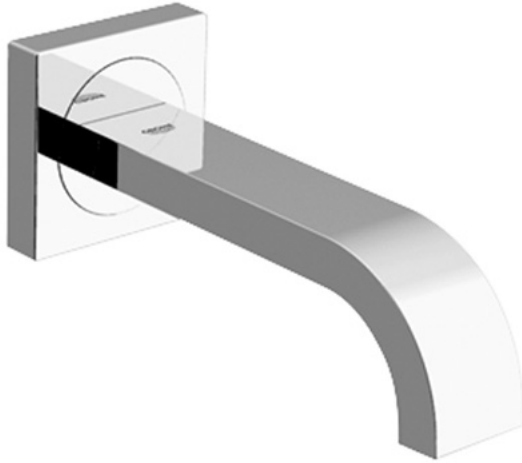

## 13 306 6 3/4" Tub Spout

### Description

Wall Mount 2. 1/2" Inlet